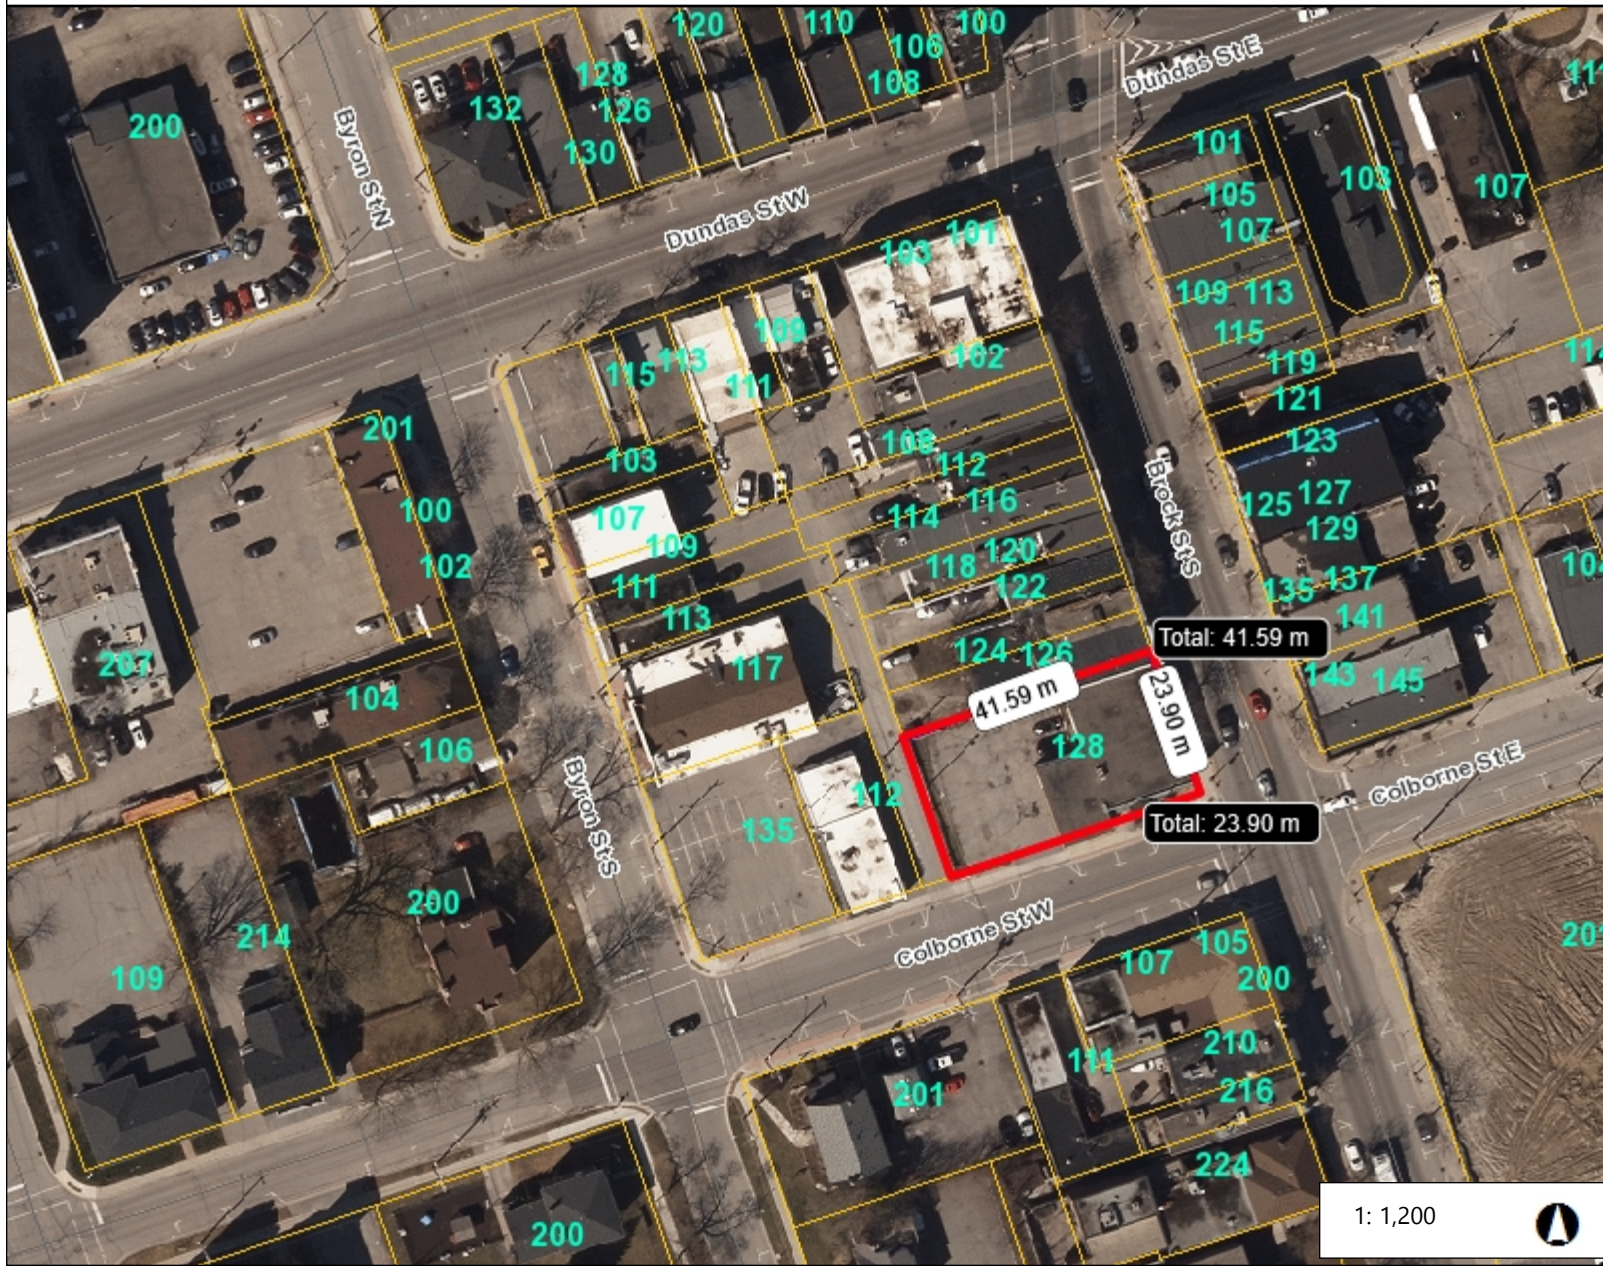

# 128 Brock Street South in Downtown Whitby

**Legend**

**Roads**

- Private
- Province
- Region
- TOW

**Parcels**

**Orthos\_2020**

- Red: Band\_1
- Green: Band\_2
- Blue: Band\_3

**Notes**