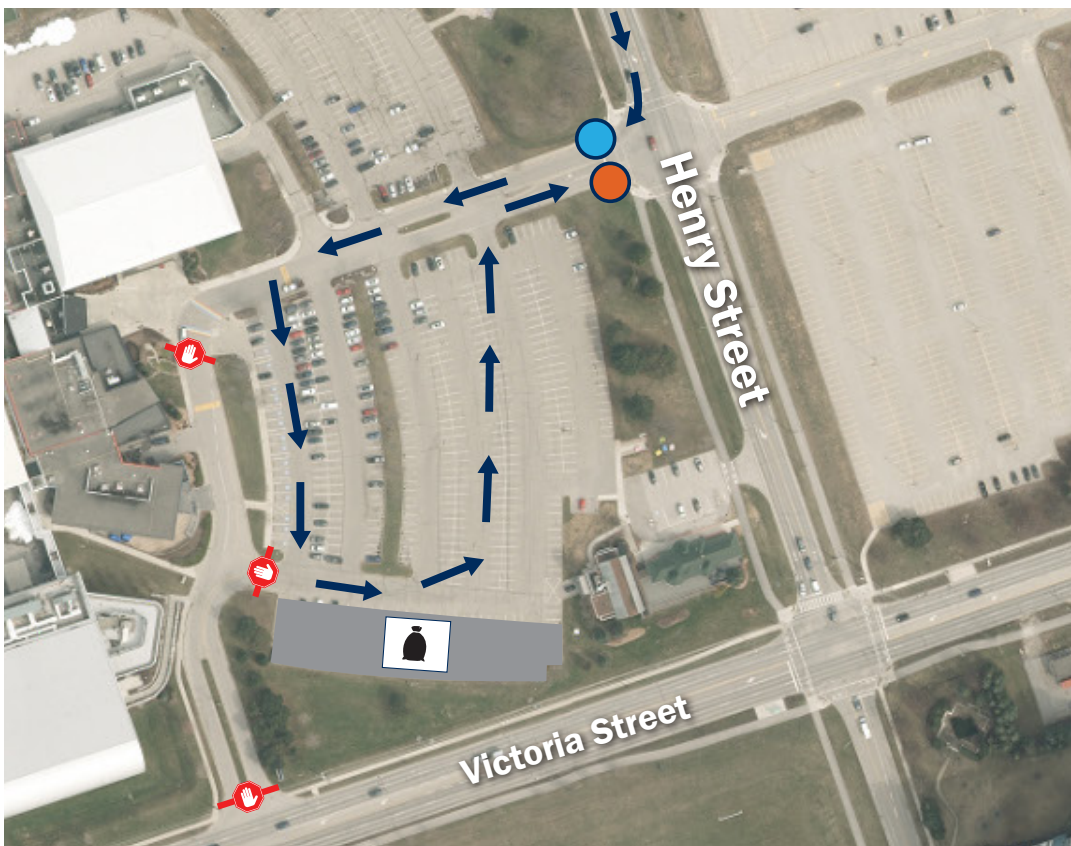

# Temporary Waste Drop-Off Location

## Henry Street Entrance - Iroquois Park Sports Centre (500 Victoria Street West, Whitby, ON L1N 9G4)

During the current labour disruption, the Town of Whitby will be operating temporary waste drop-off locations. These locations have been created to collect waste for Whitby residents and businesses only. Proof of a Whitby address is required (ex. driver's licence, utility, or tax bill). Waste attendants will be on site to assist residents through the drop-off process. See reverse for waste requirements for drop-off.

### Legend

-  Entrance/Exit
-  Traffic Flow
-  Do Not Enter
-  Drop-off Area
-  Exit

This site is monitored with 24-hour site security. This site is owned and operated by the Corporation of the Town of Whitby. Unauthorized persons are not permitted to enter the site.