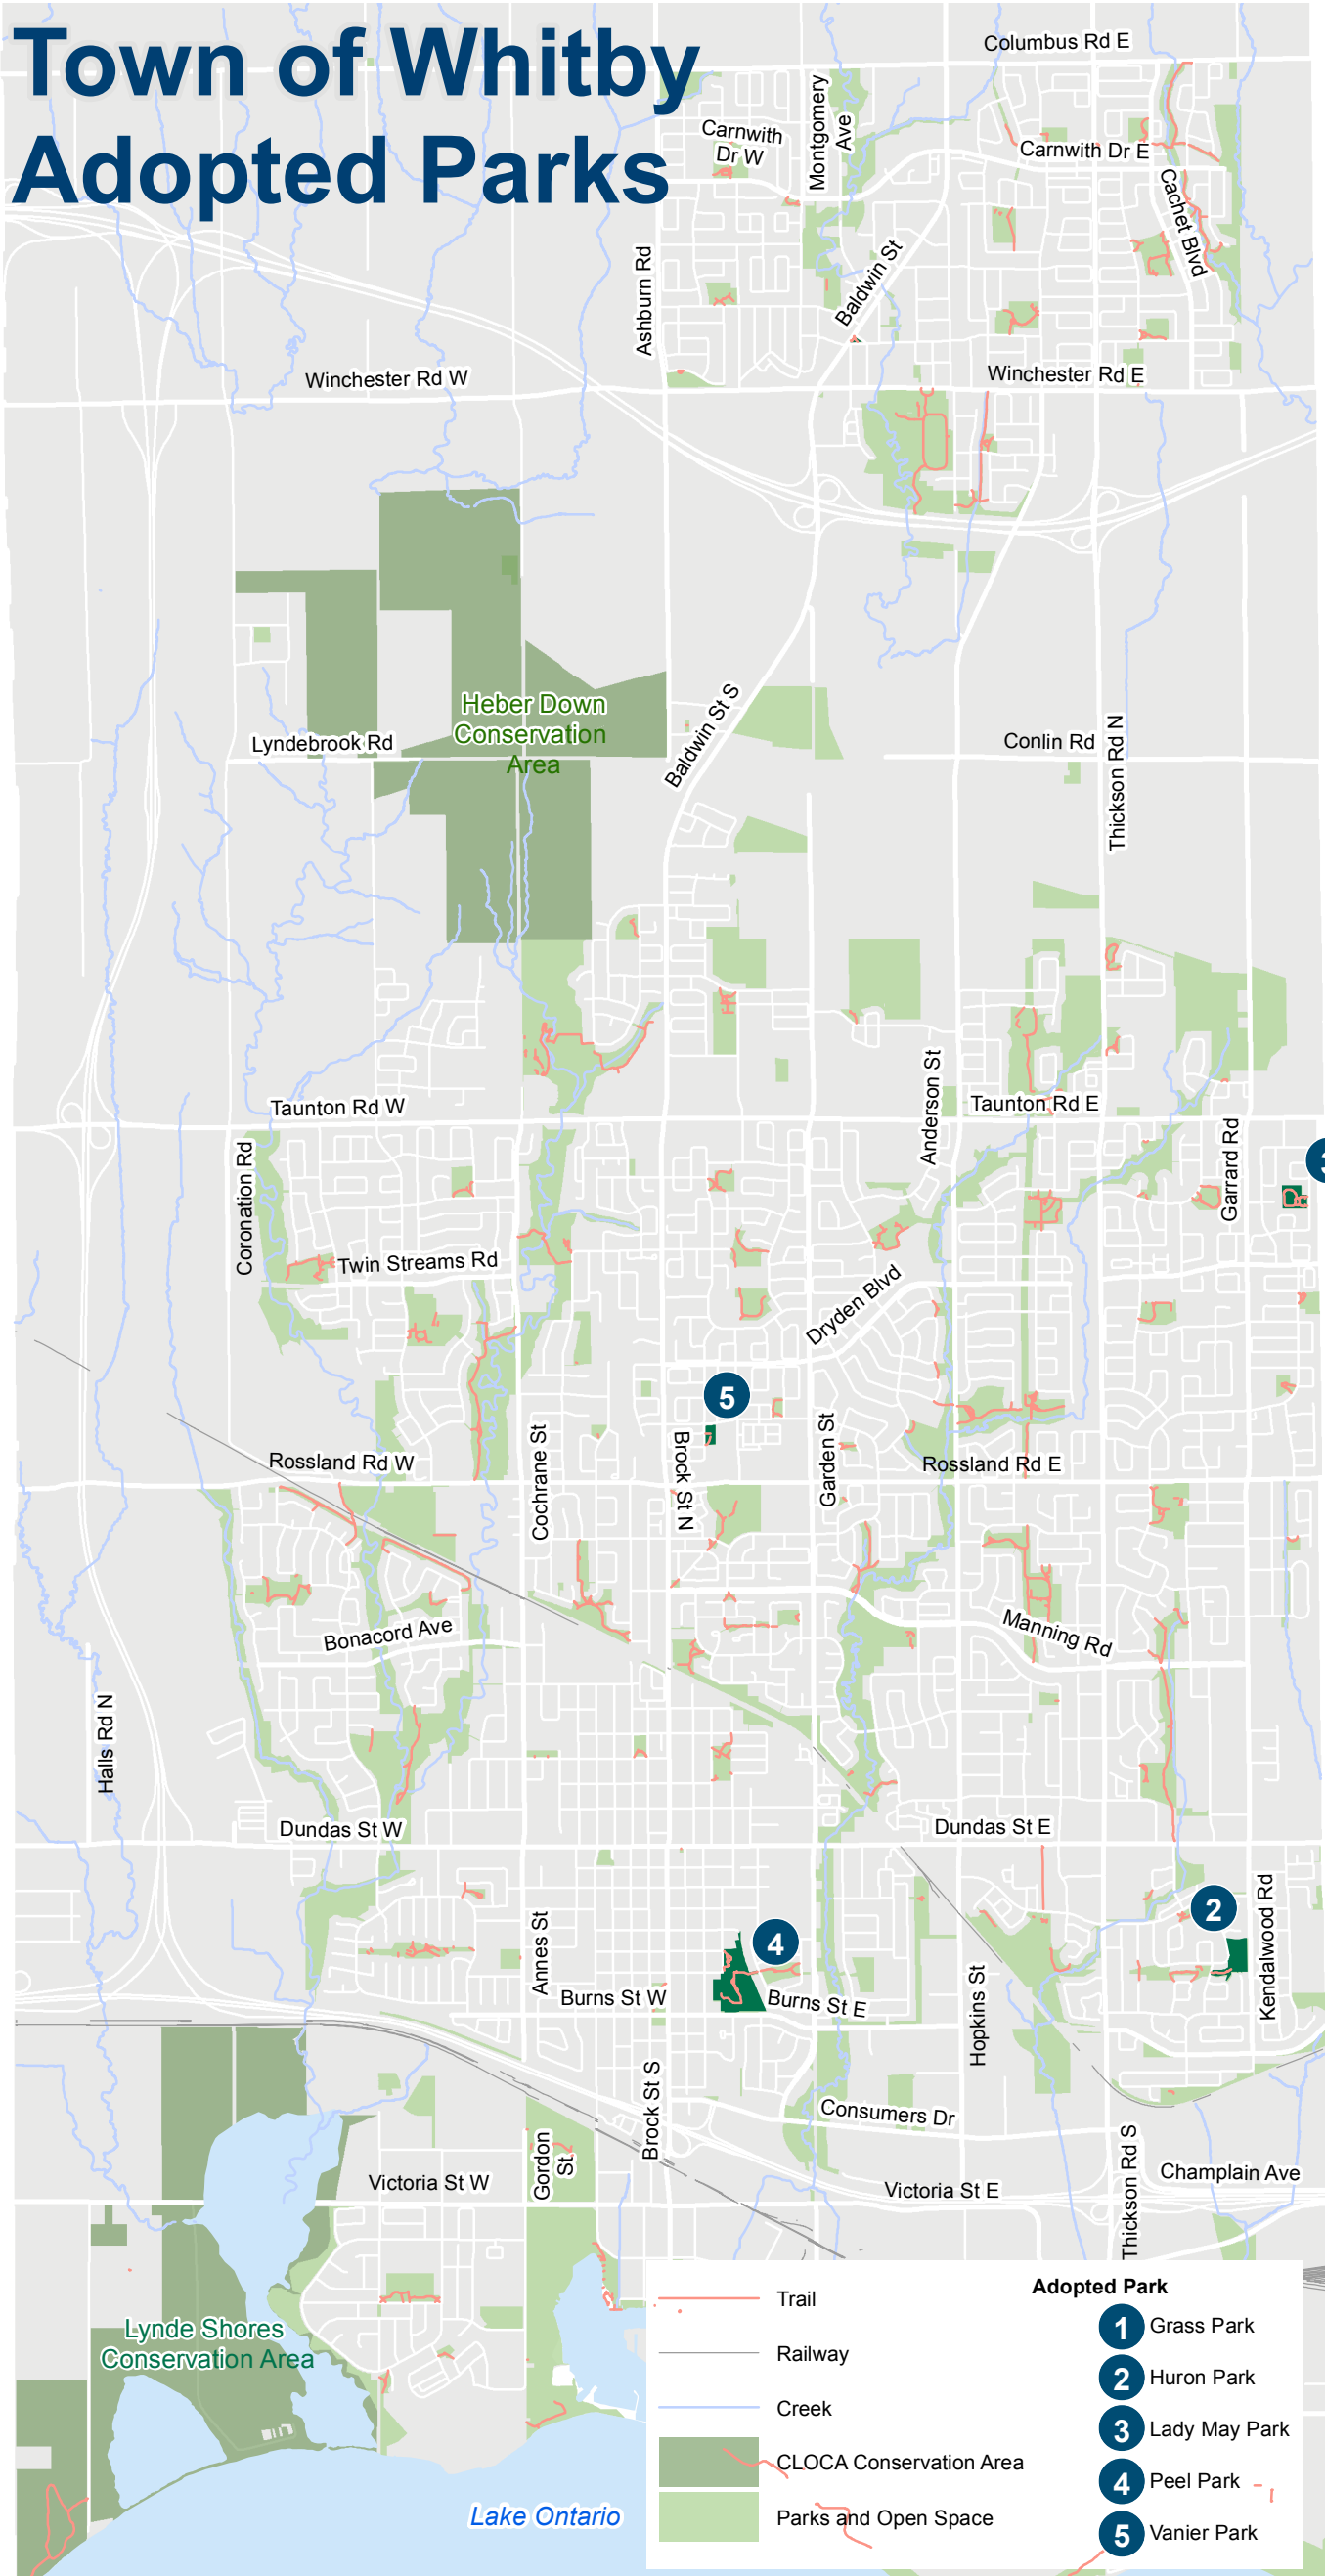

Town of Whitby Adopted Parks

	Trail	Adopted Park
	Railway	1 Grass Park
	Creek	2 Huron Park
	CLOCA Conservation Area	3 Lady May Park
	Parks and Open Space	4 Peel Park
		5 Vanier Park