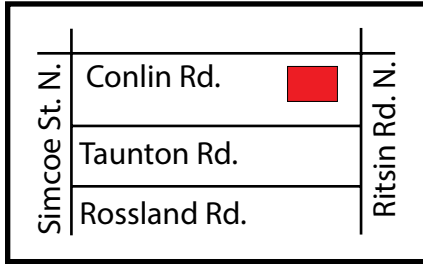

# Regional Waste Management Facilities

The Region of Durham operates the following waste management facilities:

**Regional Waste Management Facility**  
1640 Ritson Road North, Oshawa  
Tel: 905.433.2050  
Tuesday to Saturday  
8:00 a.m. to 4:00 p.m.  
Closed Mondays and holidays.